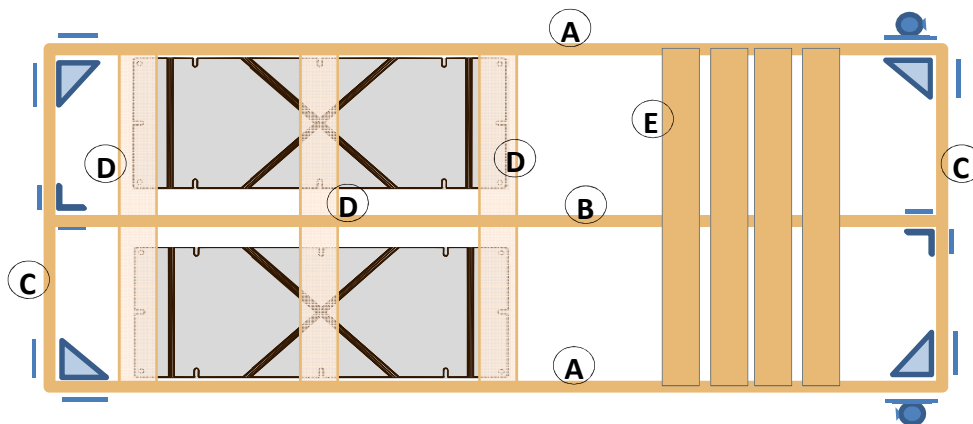

# Lumber needed according to Dock size

# 19384

2" x 6" Cedar, Hemlock or Treated Wood

Lengths of wood needed from the hardware store		5' x 12'				6' x 12'	
			qty				qty
		2" x 6" x 12ft	3			2" x 6" x 12ft	18
		2" x 6" x 10ft	15				

Dimensions of the Wooden parts		5' x 12'				6' x 12'	
			qty				qty
Side pieces	A	144"	2			144"	2
Interior joists	B	140-3/4"	1			140-3/4"	1
End pieces	C	56-3/4"	2			68-3/4"	2
Floats supports	D	60"	3			72"	3
Decking boards	E	60"	25			72"	25

Lengths of wood needed from the hardware store		5' x 16'				6' x 16'	
			qty				qty
		2" x 6" x 16ft	3			2" x 6" x 16ft	3
		2" x 6" x 10ft	19			2" x 6" x 12ft	19

Dimensions of the Wooden parts		5' x 16'				6' x 16'	
			qty				qty
Side pieces	A	192"	2			192"	2
Interior joists	B	188-3/4"	1			188-3/4"	1
End pieces	C	56-3/4"	2			68-3/4"	2
Floats supports	D	60"	3			72"	3
Decking boards	E	60"	33			72"	33

\* Wood is a natural product with variable thickness, some measurements must be validated and adjusted as needed

Example : 5' x 12' Semi-Floating

Do you have questions or have a problem?

Our technical team is here to help you in any way they can.