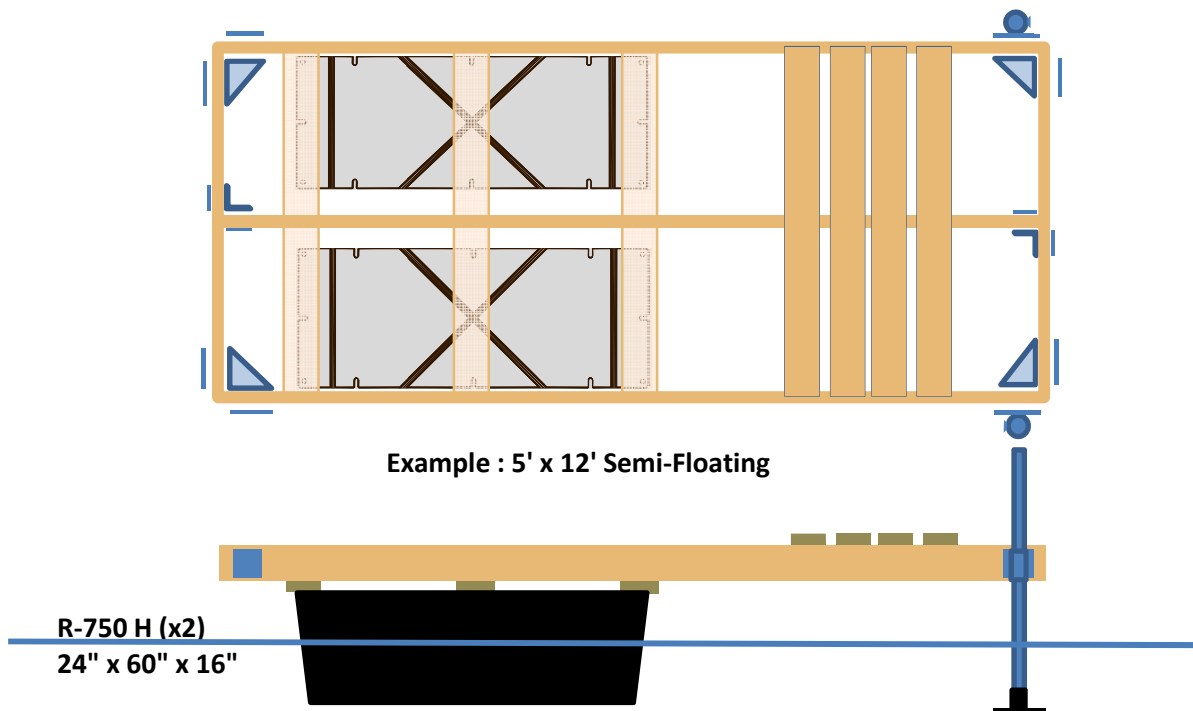

**KIT # 19384**
**High Freeboard  
Possible to make**

5'x12'	5'x16'
6'x12'	6'x16'

HARDWARE		Size	Qty	Check
Kit 19160	19160		1	
	13305	Inside corner	6" x 5" x 1/4"	4
	13300	Back Plate	5" x 5" x 1/4"	6
	10002	Joist corner	2-3/4" x 5" x 1/8"	2
	10003	Back plate	2" x 5" x 1/8"	4
	22100	Bag of bolts for #19160		1
Pick	11104	Side leg holder w/achor-chain for 2" pile	6" x 7" x 3/16"	2
	11006	Leg pile 4'	4' x 1-11/16"	2
	15005	Safety pile cap white	1-11/16"	2
	11107	Base plate galv. 6"x6"	6" x 6" x 1/8"	2
	22163	Bag of 12 lag bolts 3/8x4-1/2 galv + 2in. flat washer		1
	22170	Bag of 50 #10x3-1/2 treat.wood screws		1
	22172	Bag of 100 #10x3-1/2 treat.wood screws		2

FLOATS				
14009	R-750 Hollow	24"x60"x16"	2	

Weight with pallet 161,93 LBS

Date:	Checked by:	Prepared by:
-------	-------------	--------------

Accessories available in option, consult our catalog or website. Multinautic 450-227-6217

# 19384

2" x 6" Cedar, Hemlock or Treated Wood

Lengths of wood needed from the hardware store		5' x 12'				6' x 12'	
			qty				qty
		2" x 6" x 12ft	3			2" x 6" x 12ft	18
		2" x 6" x 10ft	15				

Dimensions of the Wooden parts		5' x 12'				6' x 12'	
			qty				qty
Side pieces	A	144"	2			144"	2
Interior joists	B	140-3/4"	1			140-3/4"	1
End pieces	C	56-3/4"	2			68-3/4"	2
Floats supports	D	60"	3			72"	3
Decking boards	E	60"	25			72"	25

Lengths of wood needed from the hardware store		5' x 16'				6' x 16'	
			qty				qty
		2" x 6" x 16ft	3			2" x 6" x 16ft	3
		2" x 6" x 10ft	19			2" x 6" x 12ft	19

Dimensions of the Wooden parts		5' x 16'				6' x 16'	
			qty				qty
Side pieces	A	192"	2			192"	2
Interior joists	B	188-3/4"	1			188-3/4"	1
End pieces	C	56-3/4"	2			68-3/4"	2
Floats supports	D	60"	3			72"	3
Decking boards	E	60"	33			72"	33